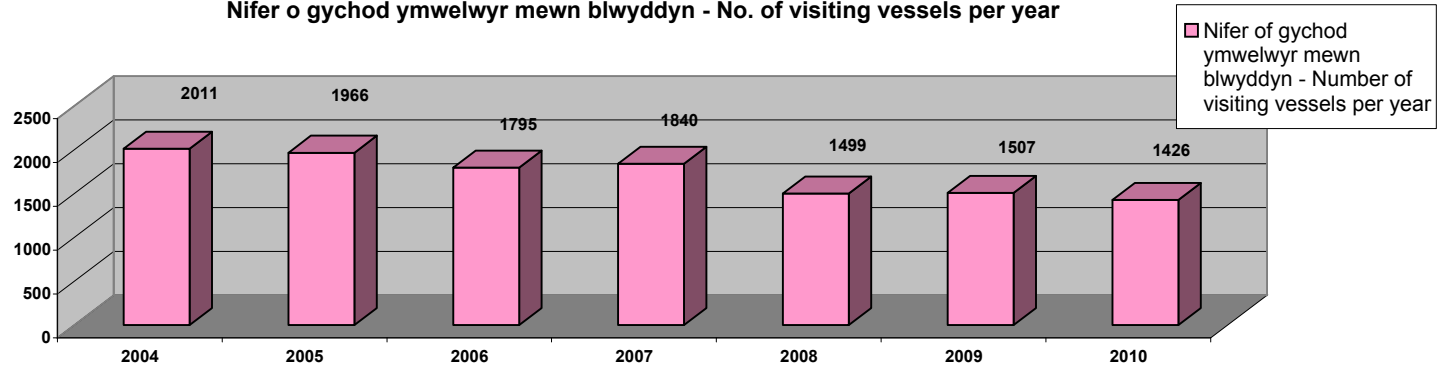

Ystadegau *Hafan Pwllheli* - i Chwefror 2011
Annual Statistics for *Hafan Pwllheli* - to February 2011

Nifer o gychod ymwelwyr mewn blwyddyn - No. of visiting vessels per year

Cyfanswm metr cychod ymwelwyr - Total mts visiting vessels

Nifer o gychod ar yr rhestr diddordeb mewn angorfa - No. of vessels on the Expressions of Interest list

Cychod Hwyl/Pwer ar yr rhestr diddordeb mewn angorfa -
No of Sail/Power vessels on the Expressions of Interest list