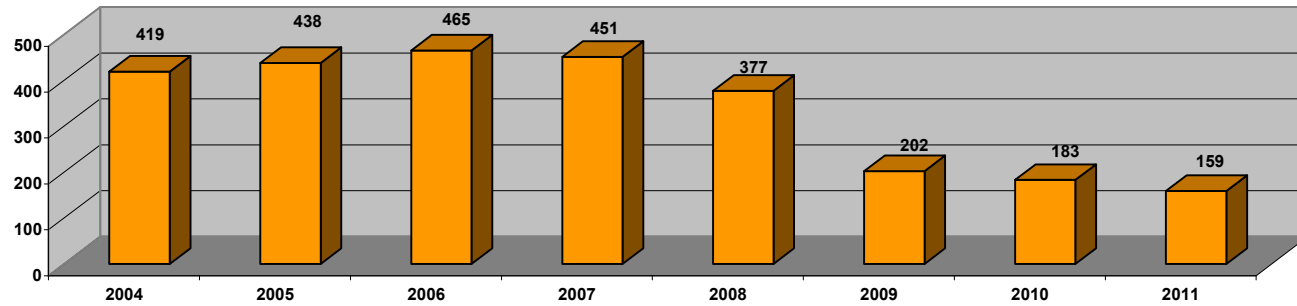

Ystadegau *Hafan Pwllheli* - i Chwefror 2011
Annual Statistics for *Hafan Pwllheli* - to February 2011

Nifer o gychod ymwelwyr mewn blwyddyn - No. of visiting vessels per year

Cyfanswm metr cychod ymwelwyr - Total mts visiting vessels

Nifer o gychod ar yr rhestr diddordeb mewn angorfa - No. of vessels on the Expressions of Interest list

Cychod Hwyl/Pwer ar yr rhestr diddordeb mewn angorfa -
No of Sail/Power vessels on the Expressions of Interest list