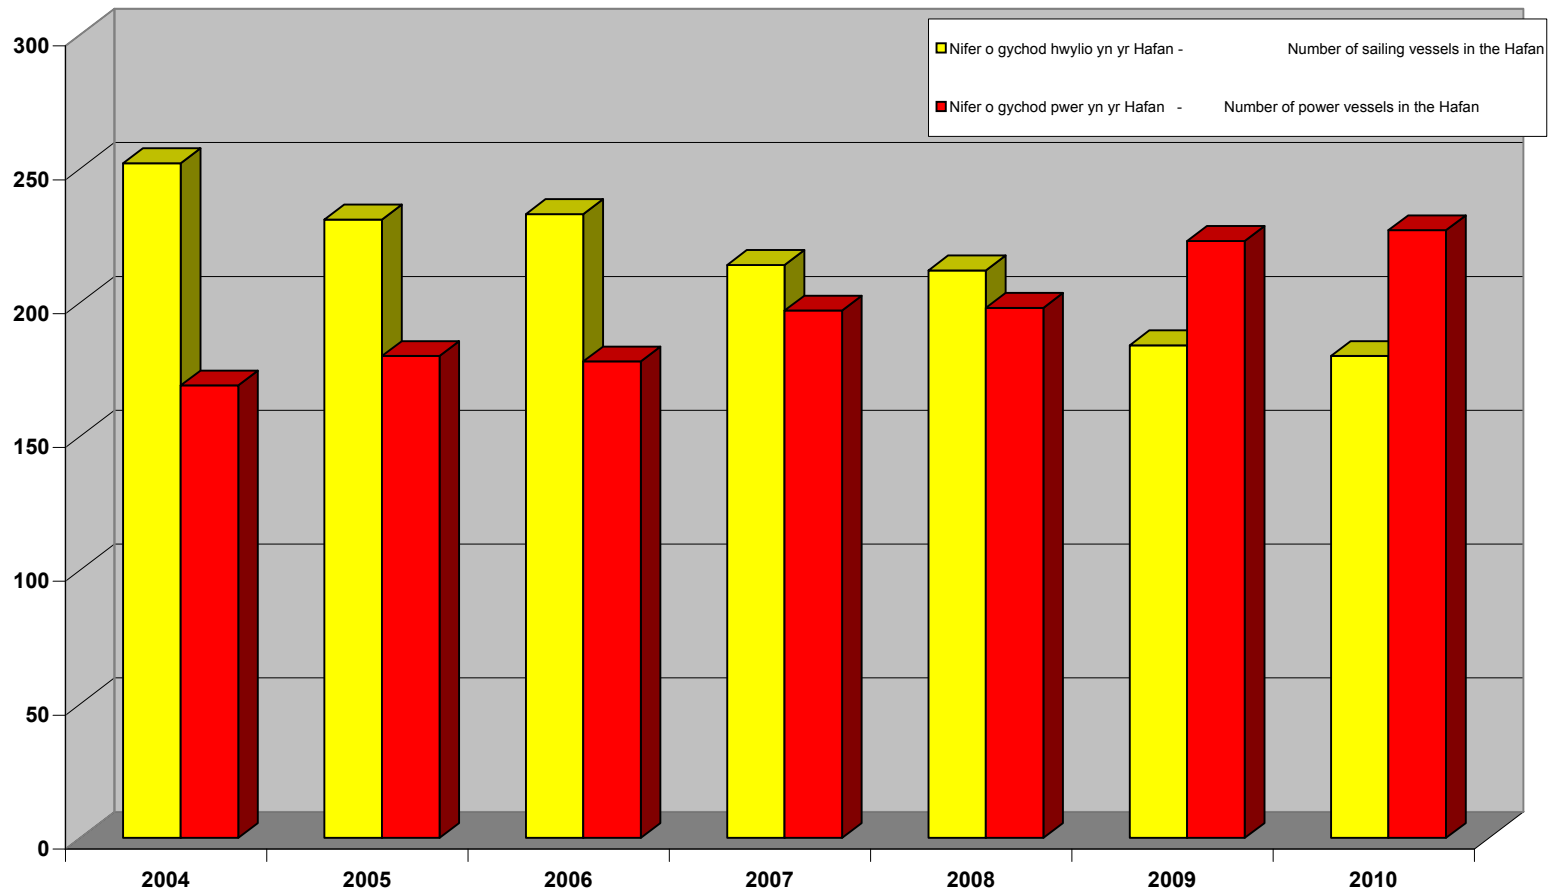

Nifer o gychoed Hwyllo/Pwer yn yr Hafan - No. of sailing/power vessels in the Hafan